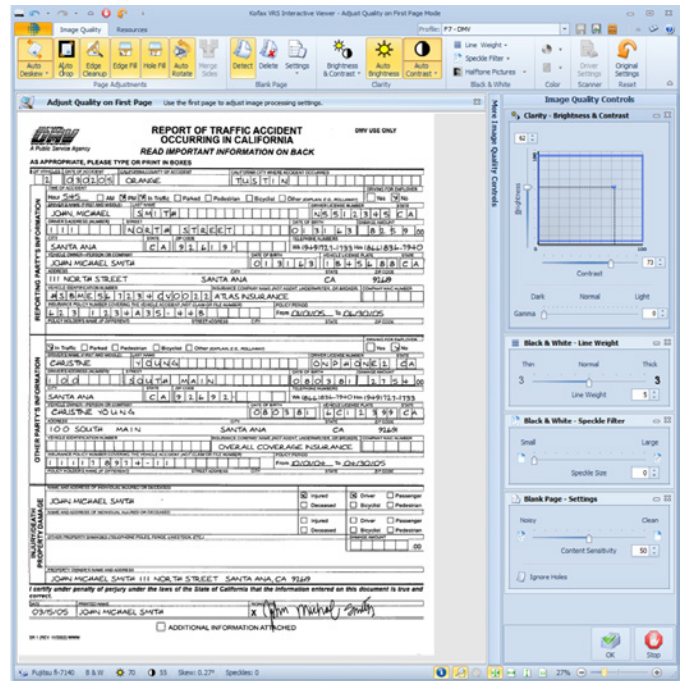

Even the toughest documents are no match for VRS Elite

It used to be almost impossible to successfully scan a document with a complicated, textured background, such as graph paper, blueprints and security paper. But the Intelligent Cleanup feature in VRS Elite offers an additional image quality option to process even the most challenging documents. Intelligent Cleanup allows users to easily scan a wider variety of documents, reducing document preparation and maximizing scanning efficiency.

Capture color on your terms

Is capturing color important to your business? VRS Elite can detect the color documents from the black and white ones without changes to the scanner settings or any other manual intervention. Forget about using separator sheets or patch codes to separate color from black and white documents within a batch.

Sometimes a little color goes a long way

Small amounts of color—such as date stamps, highlights or logos—are no problem for VRS Elite. It preserves these small but important bits of color in the scanned image, helping to maintain the integrity of the original document.

VRS Elite automatically creates high quality images and also enables the creation and adjustment of profiles to be applied automatically based on specific document characteristics.

Automatic profiles

VRS Elite can automatically create and apply profiles based on document characteristics. Using advanced Kofax technology, VRS Elite understands each document and can dynamically apply VRS Elite profiles to the document for better results and faster scan operations. VRS Elite profiles are centrally managed and are automatically applied to each scan station, providing consistency through the entire scan operation and significantly reducing the administrative overhead.

Discover more about VRS Elite and download a free demonstration version at kofax.com

Work Like Tomorrow.™