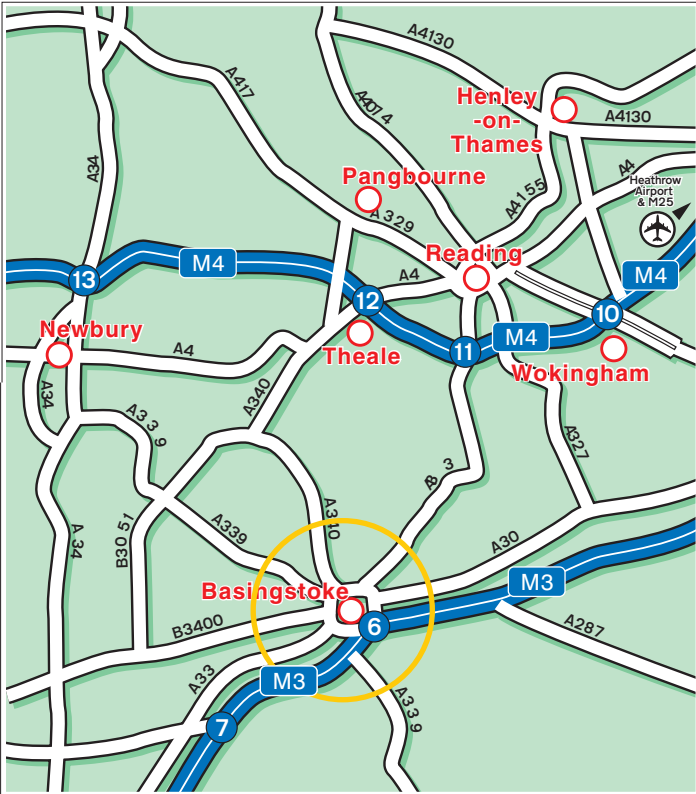

Locator Map

DICOM Technologies Ltd

1 Cedarwood, Chineham Business Park
Basingstoke, Hampshire RG24 8WD

Tel: 0870 777 3767 Fax: 0870 777 3768
<http://www.dicom.co.uk>

Section Detail

Public Transport

By Rail.
Basingstoke Station is approximately 10 - 15 minutes drive away.

By Air.
Heathrow Airport - Approximately 40 minutes away by taxi.