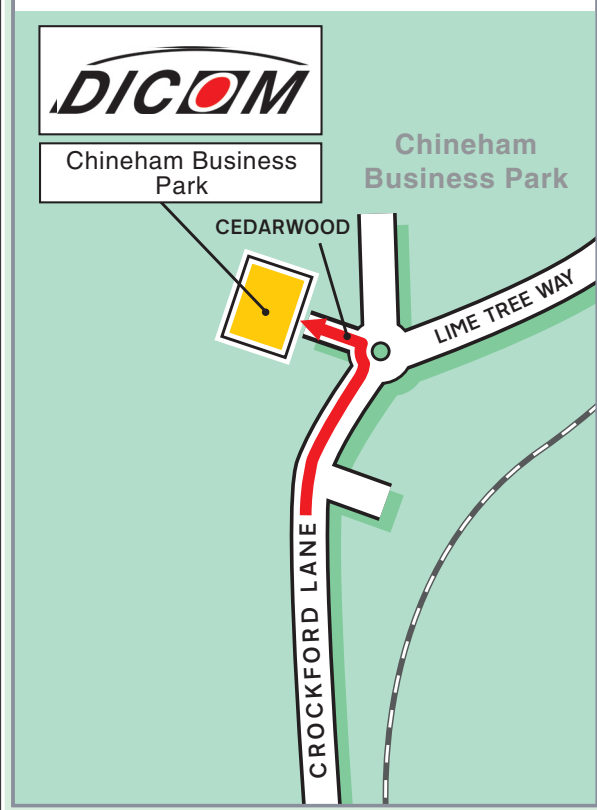

Locator Map

DICOM Technologies Ltd

1 Cedarwood, Chineham Business Park
Basingstoke, Hampshire RG24 8WD

Tel: 0870 777 3767 Fax: 0870 777 3768
<http://www.dicom.co.uk>

Section Detail

Public Transport

By Rail.
Basingstoke Station is approximately 10 - 15 minutes drive away.

By Air.
Heathrow Airport - Approximately 40 minutes away by taxi.