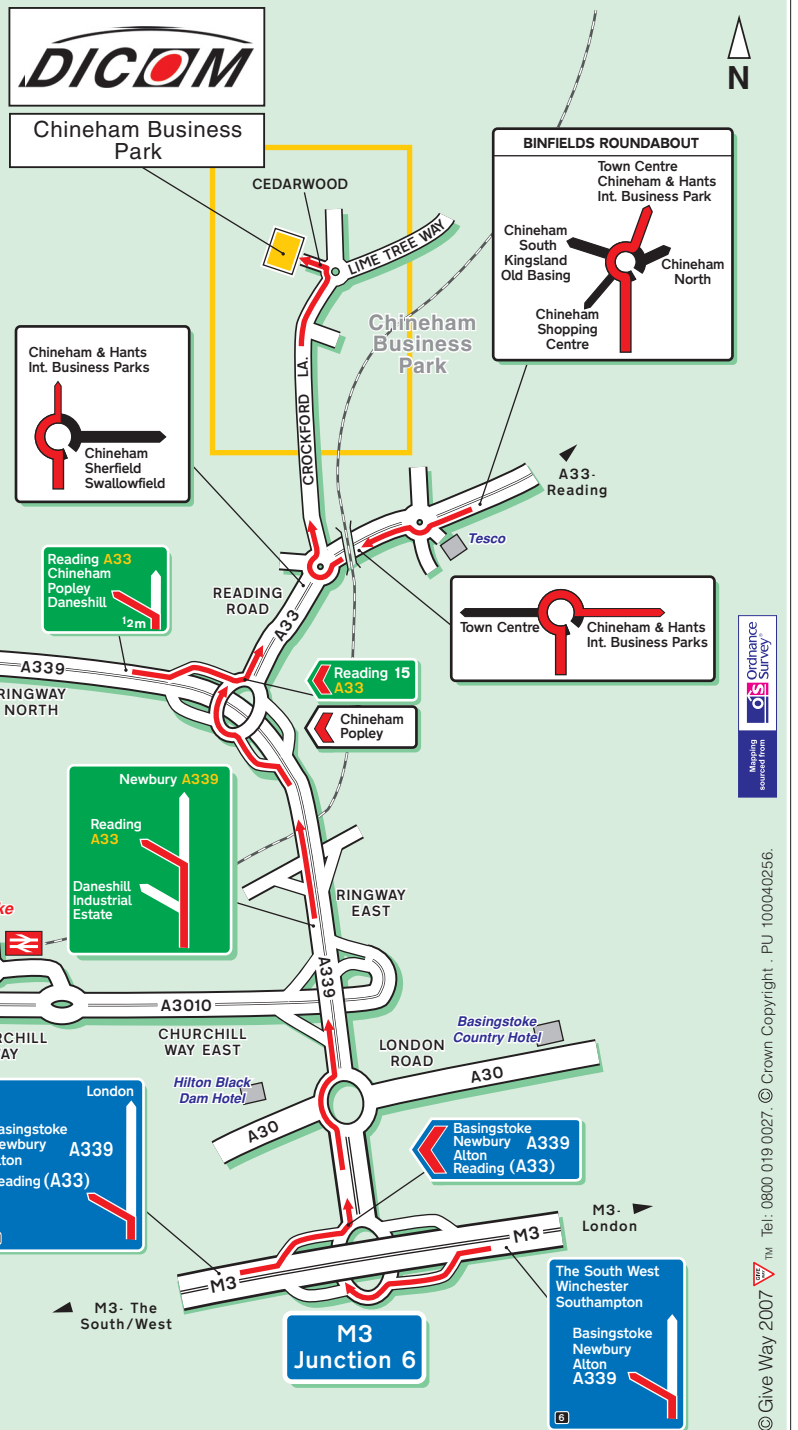

Locator Map

DICOM Technologies Ltd

1 Cedarwood, Chineham Business Park
Basingstoke, Hampshire RG24 8WD

Tel: 0870 777 3767 Fax: 0870 777 3768
<http://www.dicom.co.uk>

Section Detail

Public Transport

By Rail.
Basingstoke Station is approximately 10 - 15 minutes drive away.

By Air.
Heathrow Airport - Approximately 40 minutes away by taxi.